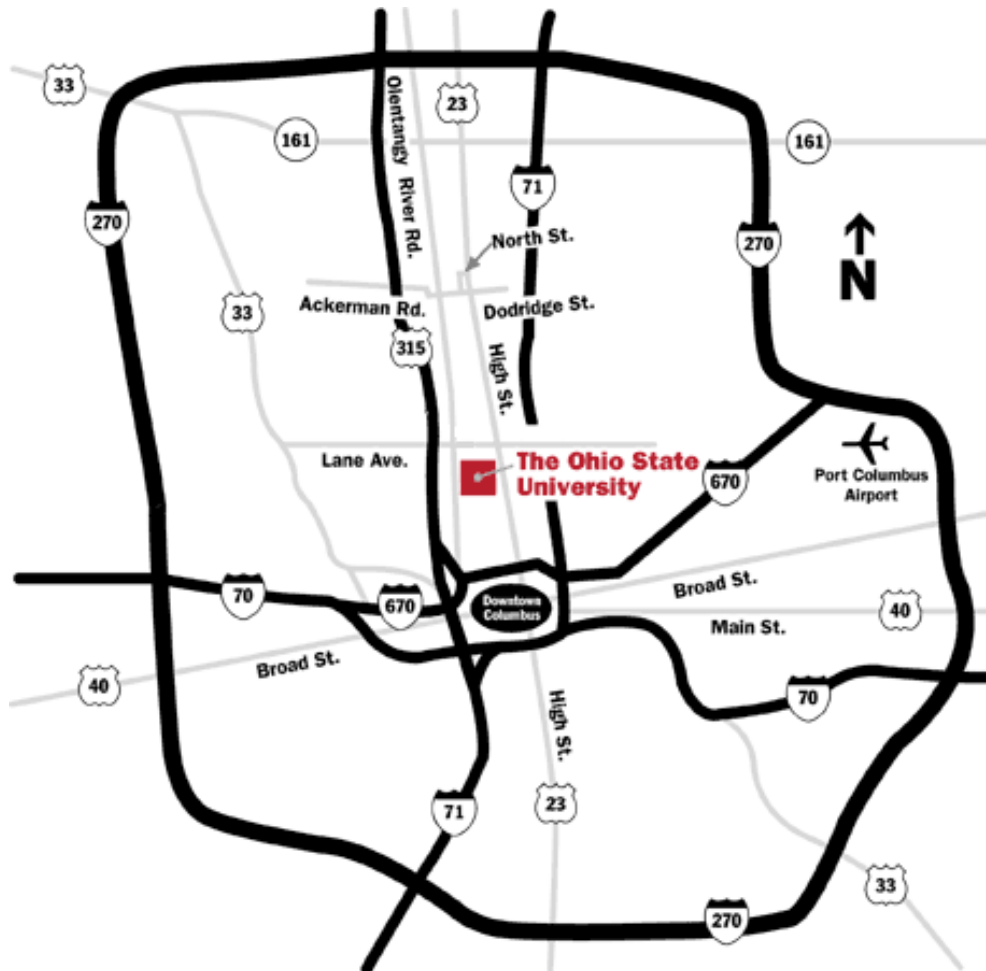

Driving Directions to Campus

From the north:

Take any major highway to I-270. Take I-270 to SR 315 south. Exit at Lane Avenue. Turn left. The Ohio State campus begins south of Lane Avenue.

From the south:

Take any major highway to I-71 north. Take I-71 north to SR 315 north. Exit at Lane Avenue. Turn right. The Ohio State campus begins south of Lane Avenue.

From the west:

Take any major highway to I-70 east. Take I-70 east to SR 315 north. Exit at Lane Avenue. Turn right. The Ohio State campus begins south of Lane Avenue.

From the east:

Take any major highway to I-70 west. Take I-70 west to SR 315 north. Exit at Lane Avenue. Turn right. The Ohio State campus begins south of Lane Avenue.

★ Ohio Union X Parking Garage

© = PARKING